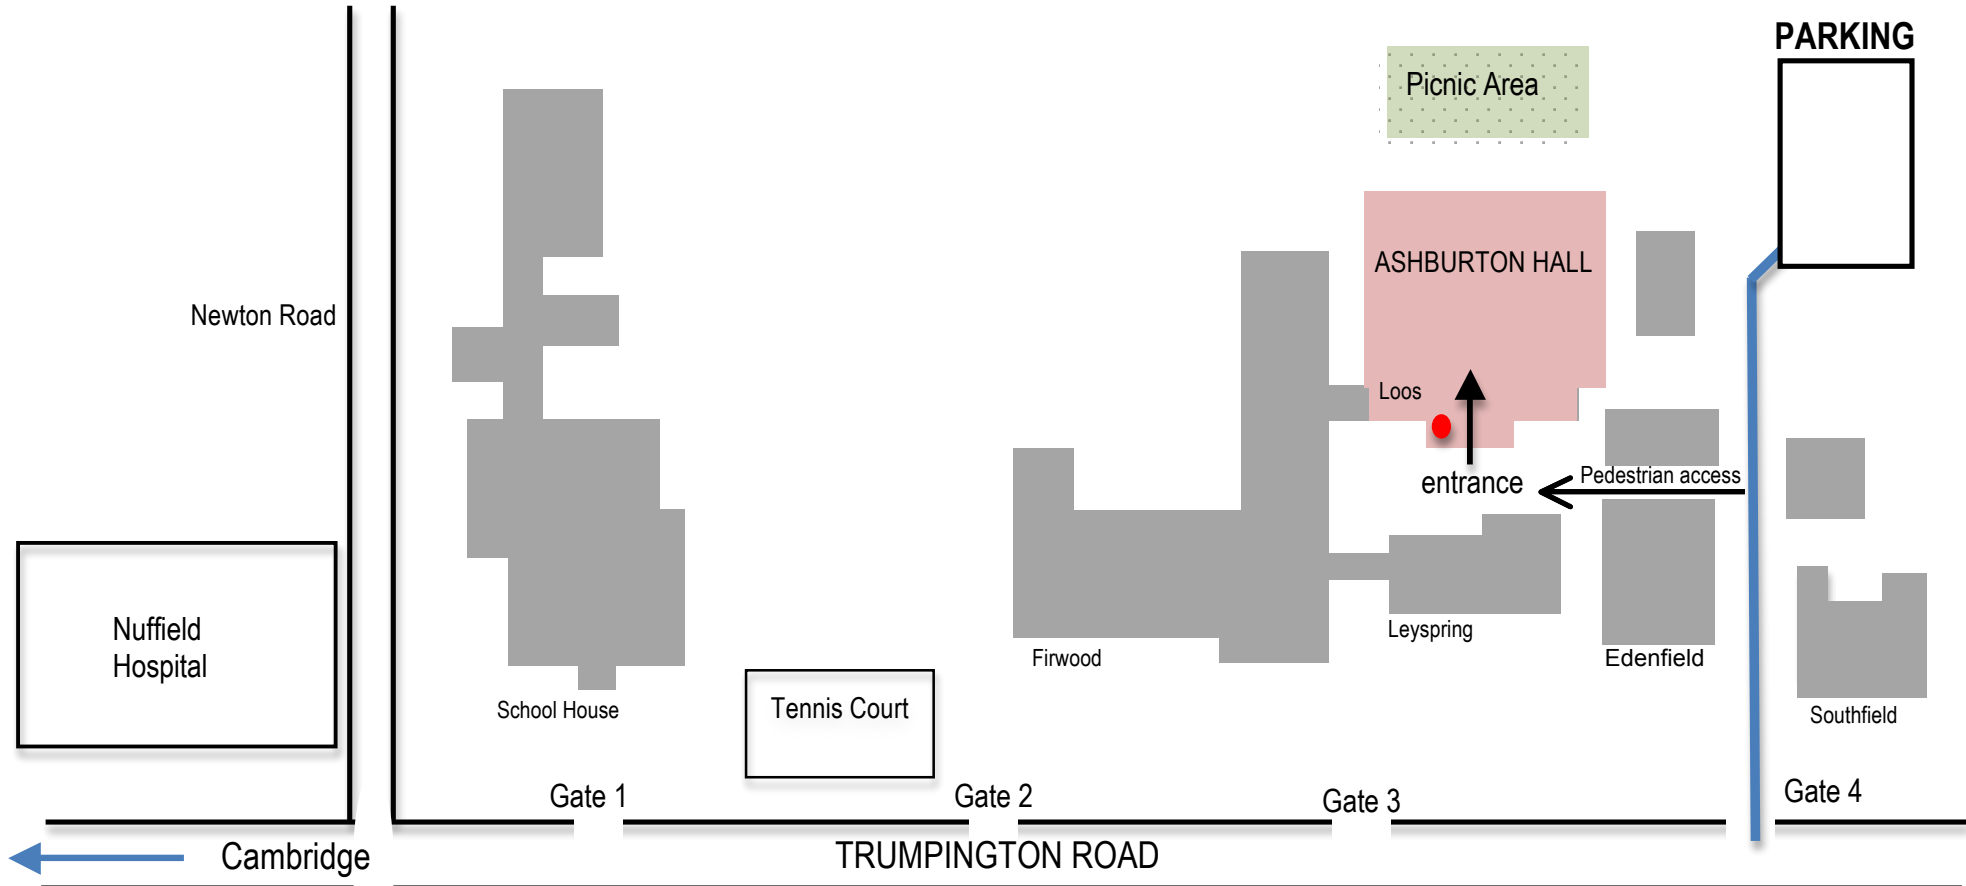

St FAITH'S SCHOOL

PLEASE ENTER St Faith's School site through **Gate 4** as shown above and park on the hard court. It is only a very short walk from the hard court to Ashburton Hall. Please do not park on the grassed picnic area.

All the entrances to the School are clearly labelled on Trumpington Road. However, if you are coming from the Harston direction it is harder to spot Gate 4. Bentley Road is the last named road on the right. We will try and have a sign erected on the opposite side of the road but if that is not possible and you miss Gate 4 you can turn right into Newton Road, turn round and retrace your steps.